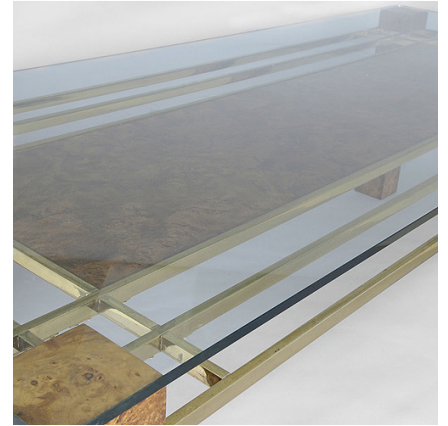

## GILT CHROME & MAPLEWOOD DINING TABLE WITH GLASS TOP

Stock No. 638

Price: £7,950

Country: Italy, 1970s  
Dimensions: 76x230x99cm

### DESCRIPTION

Gilt chrome & maplewood dining table.