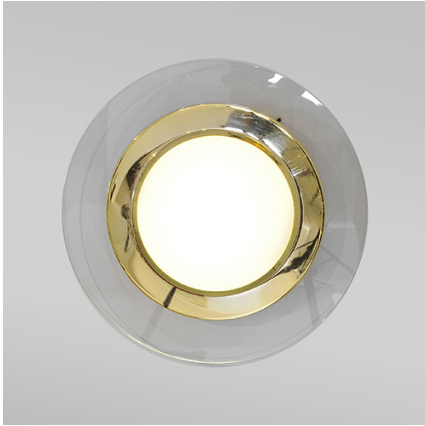

Decoratum

20th Century & Contemporary Design

PAIR OF FOUR "SATURN" WALL SCONCES

Stock No. 1405

Price: £1,525

Country: Italy, c1960s
Designer: FontanaArte
Dimensions: 45x45x8cm

DESCRIPTION

Please note that we are happy to split these and sell them as two pairs