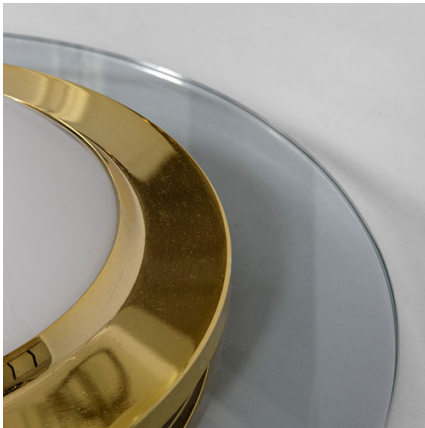

Decoratum

20th Century & Contemporary Design

PAIR OF FOUR "SATURN" WALL SCONCES

Stock No. 1405

Price: £1,525

Country: Italy, c1960s
Designer: FontanaArte
Dimensions: 45x45x8cm

DESCRIPTION

Please note that we are happy to split these and sell them as two pairs